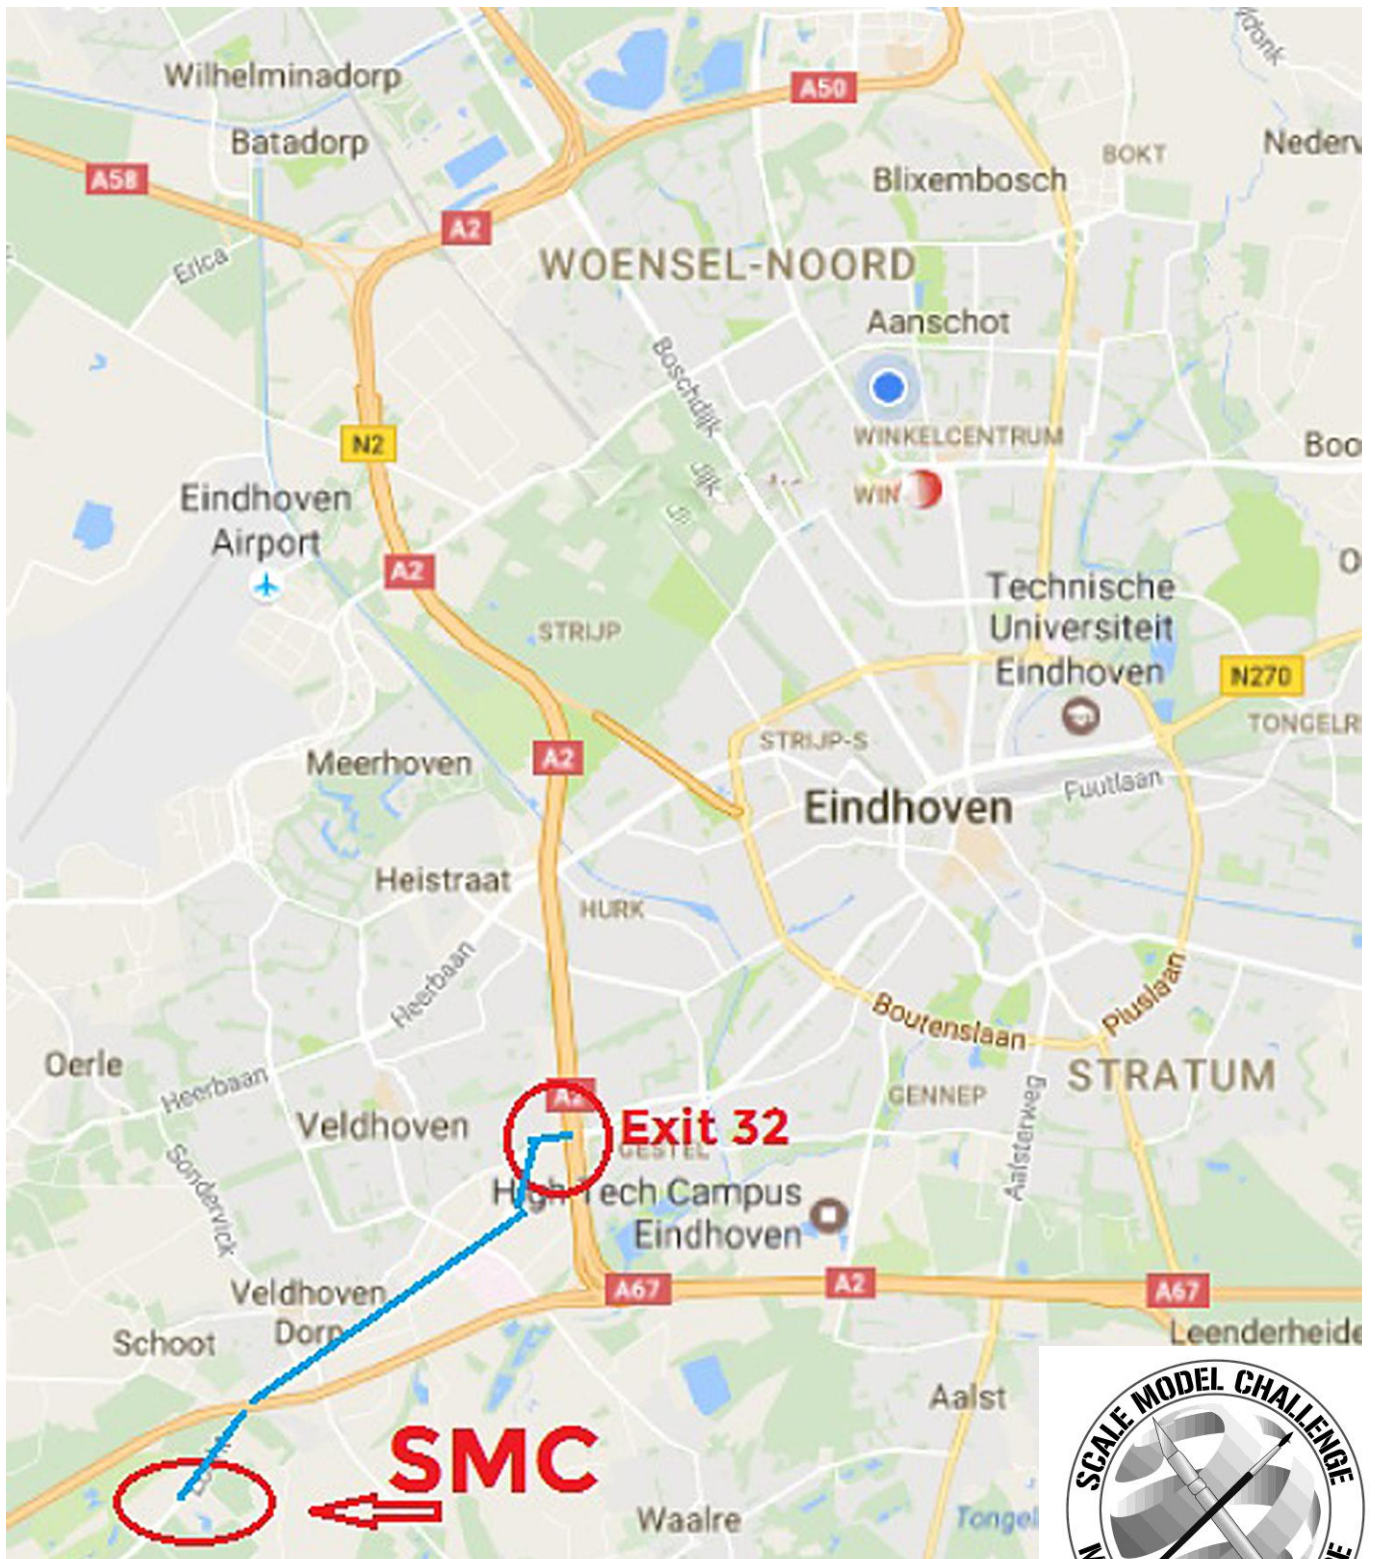

Location & Directions

NH Eindhoven Conference Centre Koningshof

Locht 117

5504 RM Veldhoven

The Netherlands

Entrance Benelux hall, follow the signs on the NH premises to the exhibition halls

Opening hours SMC:

Saturday 19th October, 2019 from 10.00 to 17:00 hrs.

Sunday 20th October 2019 from 10.00 to 17.00 hrs.

[Route and location via GoogleMaps (click)](#)